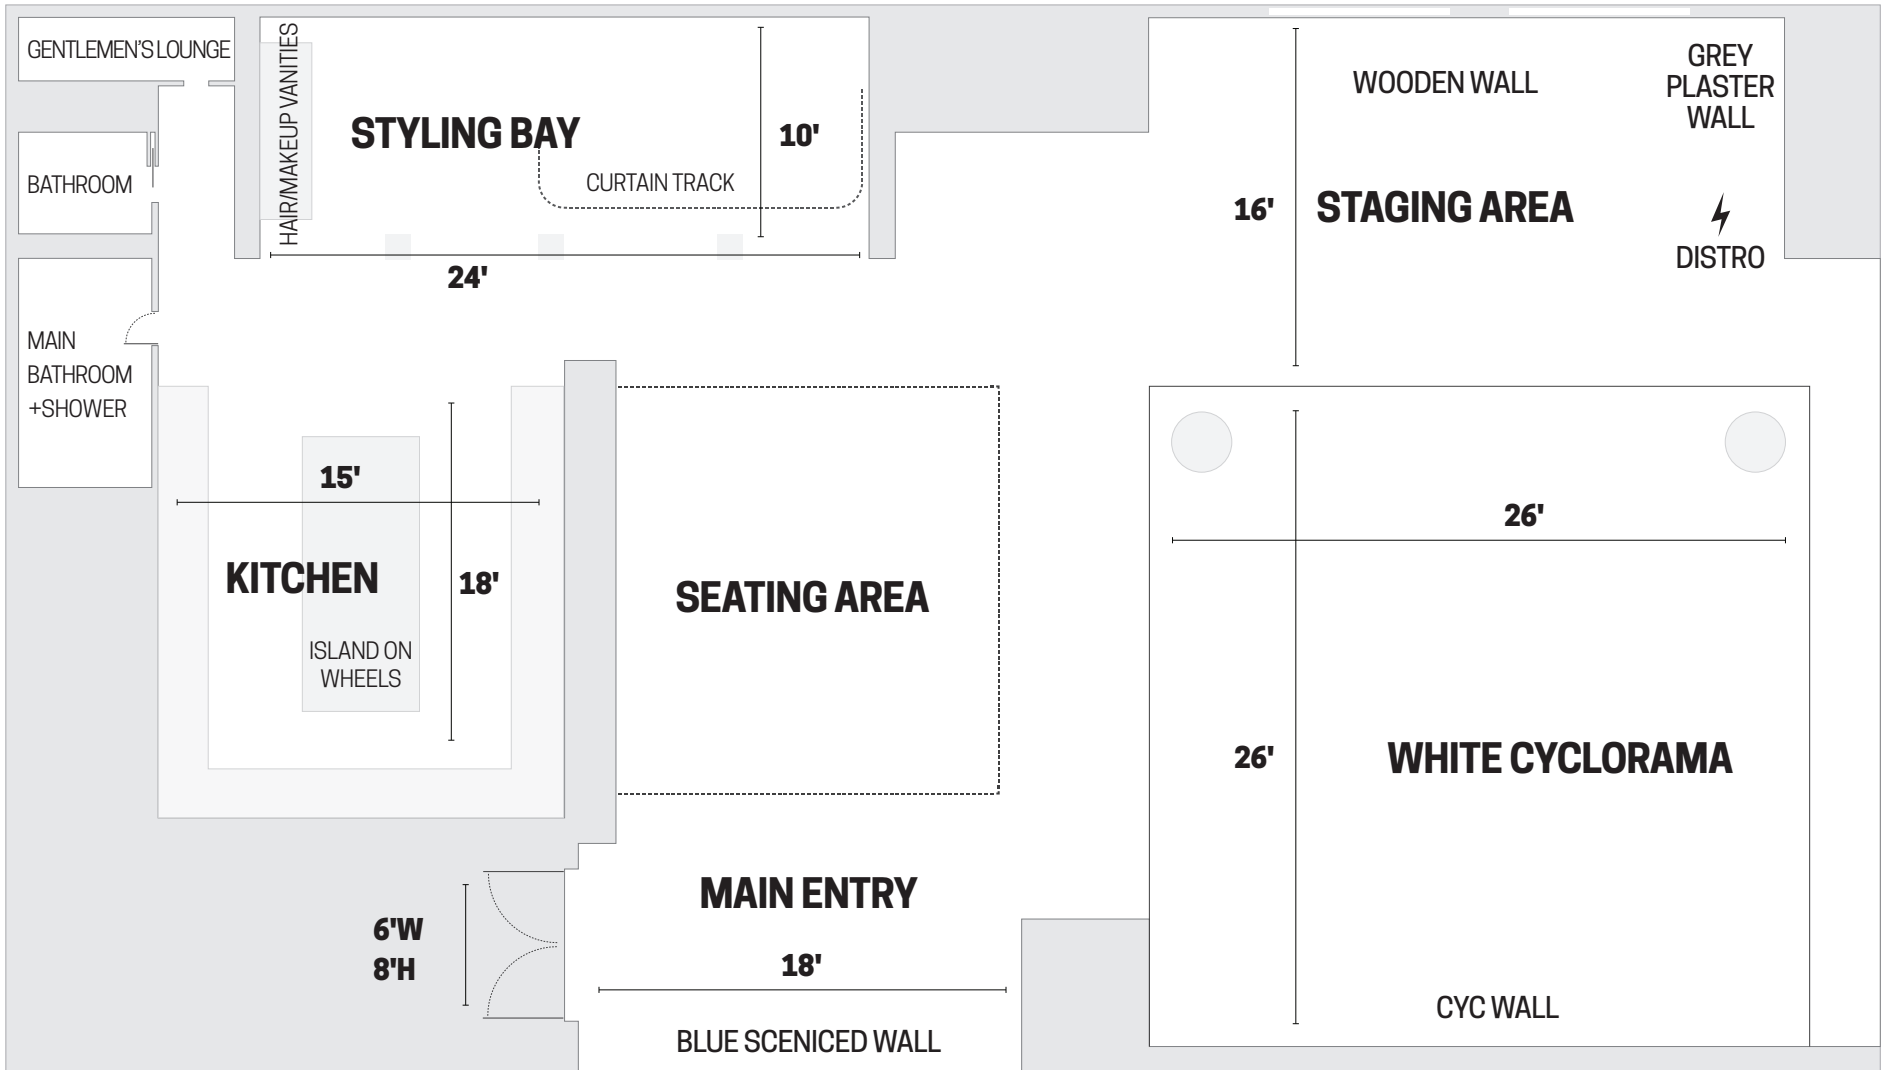

**KEY MEASUREMENTS**

Ceiling: 14'H  
 Cyclorama: 26'Wx26'D  
 Staging Area: 26'Wx16'D  
 Styling Bay: 24'Wx10'D  
 Loading Bay: 8'Wx20'D, Dock 5'H  
 Entry Doors: 6'Wx8'H  
 Kitchen: 15'Wx18'D  
 Kitchen: 15'Wx18'D

**POWER AND ELECTRIC**

(1) 300 AMP Distro Limo Box  
 —(3) 120V 100A  
 —(6) 120V 60A  
 —(8) 120V 20A  
 —(2) 250V 60A  
 (2) 100 AMP PassThru Lunchbox

**LAYOUT AND FLOORPLAN**

## KEY MEASUREMENTS

Ceiling: 14'H  
 Cyclorama: 26'Wx26'D  
 Staging Area: 26'Wx16'D  
 Styling Bay: 24'Wx10'D  
 Loading Bay: 8'Wx20'D, Dock 5'H  
 Entry Doors: 6'Wx8'H  
 Kitchen: 15'Wx18'D

## POWER AND ELECTRIC

(1) 300 AMP Distro Limo Box  
 —(3) 120V 100A  
 —(6) 120V 60A  
 —(8) 120V 20A  
 —(2) 250V 60A  
 (2) 100 AMP PassThru Lunchbox