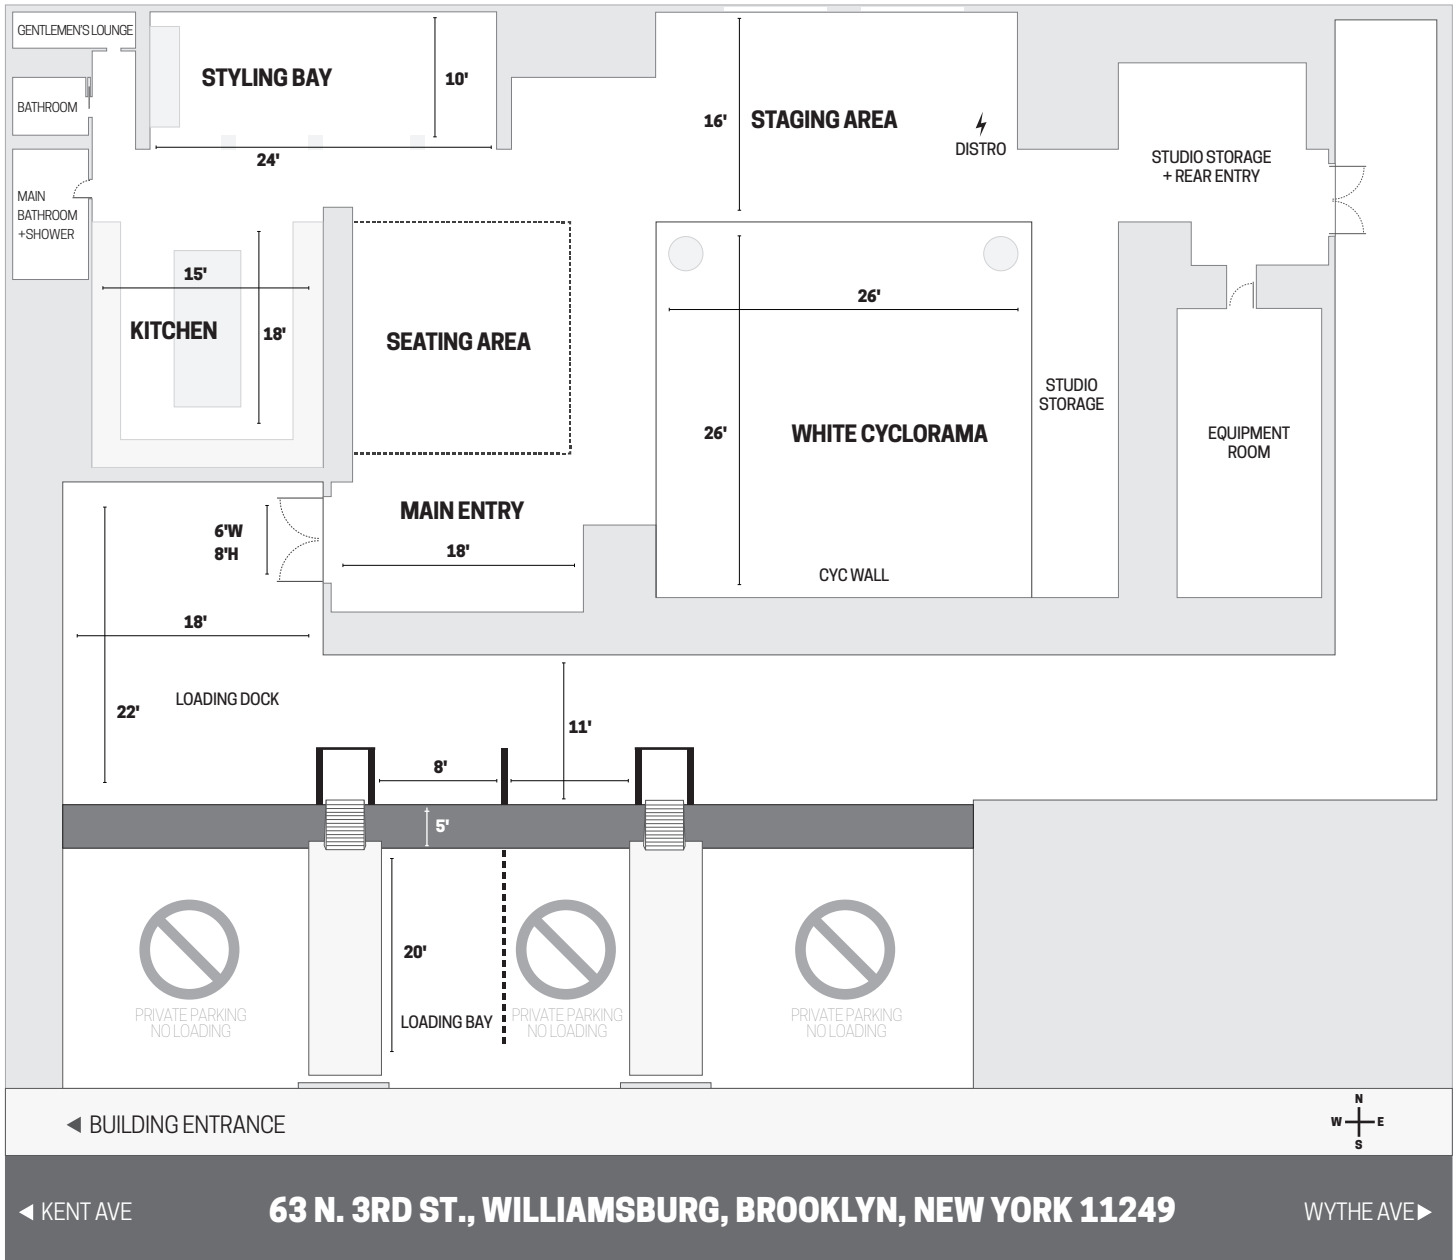

**KEY MEASUREMENTS**

Ceiling: 14'H  
 Cyclorama: 26'Wx26'D  
 Staging Area: 26'Wx16'D  
 Styling Bay: 24'Wx10'D  
 Loading Bay: 8'Wx20'D, Dock 5'H  
 Entry Doors: 6'Wx8'H  
 Kitchen: 15'Wx18'D  
 Kitchen: 15'Wx18'D

**POWER AND ELECTRIC**

(1) 300 AMP Distro Limo Box  
 —(3) 120V 100A  
 —(6) 120V 60A  
 —(8) 120V 20A  
 —(2) 250V 60A  
 (2) 100 AMP PassThru Lunchbox

**LAYOUT AND FLOORPLAN**

## KEY MEASUREMENTS

Ceiling: 14'H  
 Cyclorama: 26'Wx26'D  
 Staging Area: 26'Wx16'D  
 Styling Bay: 24'Wx10'D  
 Loading Bay: 8'Wx20'D, Dock 5'H  
 Entry Doors: 6'Wx8'H  
 Kitchen: 15'Wx18'D